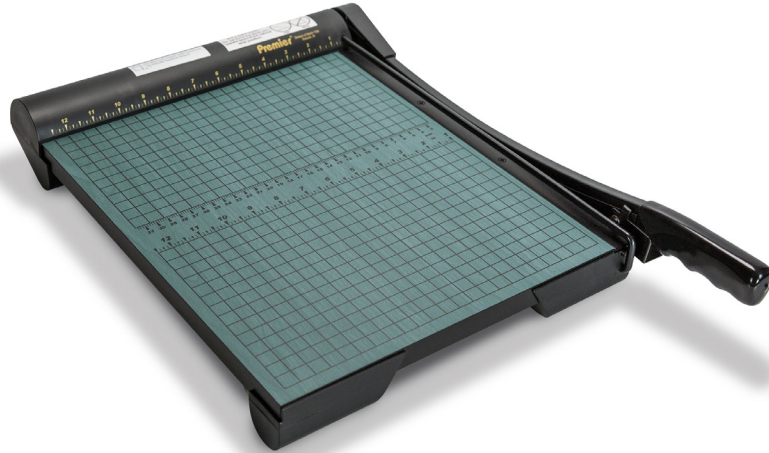

Premier® GreenBoard™ Trimmers

Precision-angle steel blades cut stacks up to 30 sheets of 20 lb bond paper

Heavy duty 3/4" thick wood base accurately cuts paper, cardboard, matte board, film, tissue, and

- Permanent 1/2" grid, dual English and metric rulers
- Ergonomic soft-grip handle for comfort while trimming
- Safety precautions are covered with the patented automatic blade latch that locks with every cutting motion
- Finger guard to protect the entire length of the blade
- The torsion spring prevents the blade from accidentally falling during operation
- The hand operated clamp hold items securely for accurate cutting
- Limited lifetime warranty on blade, one year on other components

SPECIFICATIONS:

Model No.:	W12	W15	W18	W24	W30	WC36
Capacity: (sheets of 20# bond)	20	20	20	20	20	20
Cutting Length: (inch)	11.75	14.5	17.5	23.5	29.5	36.5
Dimensions: (W x L x H approx inch)	13.75 x 19 x 3.25	14.75 x 22.25 x 3.25	20.75 x 26.5 x 4.5	20.75 x 32.5 x 4.75	25.25 x 39.5 x 5	25.25 x 47 x 5
Weight: (approx. lbs)	8 lbs.	11 lbs.	16 lbs.	27 lbs.	38 lbs.	58 lbs.